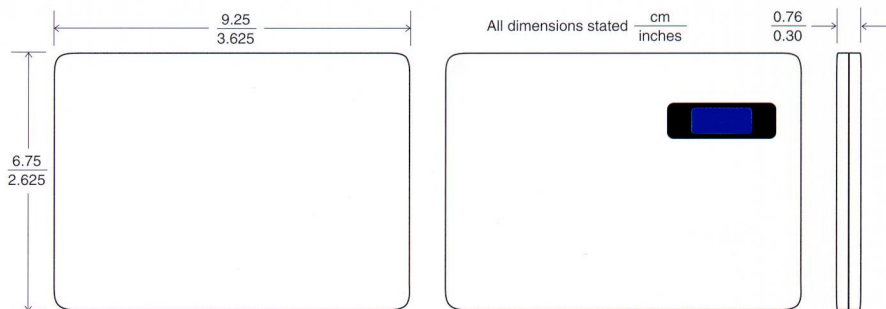

ECS ProxPass Active Proximity Tag

Features

DESCRIPTION

RF-programmable, customer specified ID numbers.

OPTIONS

External tag numbering.

EASILY ADMINISTERED

A cross-reference list correlating the external tag number and the programmed ID number provides easy system administration.

SECURITY

Over 137 billion unique codes available.

LONG LIFE

Dual battery design and low current draw allows two to five years with typical usage.

DURABILITY

Rugged, UV-resistant, sonic-welded polycarbonate case is also weather resistant.

WARRANTY

Two year warranty against materials and workmanship.

Specifications

TYPICAL MAXIMUM* READ RANGE

Using ECS MPX 5375 Reader

6 feet (1.9 m) to 8 feet (2.5 m)

* Depending on local installation conditions

MOUNTING LOCATION

Interior windshield, driver's side, upper or lower corner

Note: Ideal mounting location is on interior windshield glass. Mounting on metal will degrade performance

DIMENSIONS:

3.61" x 2.66" x 0.30" max

(91.6mm x 67.5mm x 7.6mm)

OPERATING TEMPERATURE

-22° to 185°F (-30° to 85°C)

OPERATING HUMIDITY

0% to 95% relative humidity non-condensing
(Not for marine usage)

www.acisecurity.com

303 West Main Street • Freehold • NJ • 07728 • Tel. (888) 810-6060 • Fax. (732) 462-0511

Your Source for a Full Spectrum of Access Control Systems and Accessories