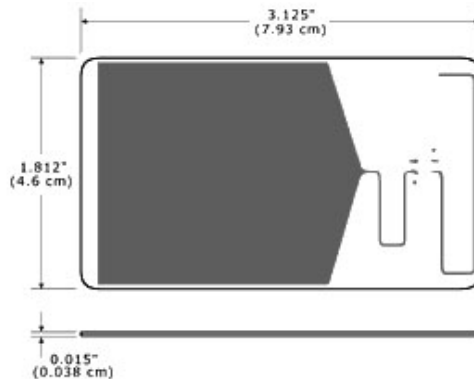

PROX-WS

ECS Passive Long-Range Proximity Tag

The ECS PROX-WS passive proximity tag provides an ideal solution for long-range hands-free vehicle access. The PROX-WS is a paper-thin and small form factor passive tag that mounts directly onto a vehicle's windshield using a semi-permanent adhesive backing.

Used with the PR-LR-911 Long Range reader, the PROX-WS provides an industry best 9 to 11 foot, hands-free read range. Unlike other long-range hands-free tags, the PROX-WS tag does not require a battery and will therefore provide uninterrupted use for many years in such applications as parking/gated entrance and control, or indoor applications such as asset monitoring and tracking.