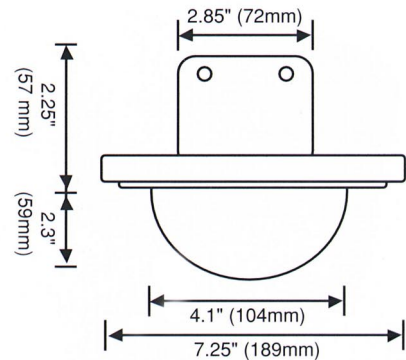

SPECIFICATIONS

WDD Series

WEATHERPROOF DOME CAMERAS

ELECTRICAL

Input Voltage AC-24 Volt and DC-12 Volt
Power Consumption 160mA or less
Video Connector BNC

VIDEO

Pixels High Resolution - 768(H) x 494(V)
Normal Resolution - 512(H) x 492(V)
S/N Ratio More than 46dB
Video Output 1.0Vp-p 75 ohm

PHYSICAL

Construction Steel base with steel camera mounting bracket - polycarbonate dome
Finish Dark Grey baked on enamel base
Beige baked on enamel trim ring
Cable Entry 3/4" NPT threaded opening on bottom (surface mount design)
Pan/Tilt Adjustment 120 Deg. Pan (when installed)
180 Deg. Tilt
Weight 1.60 lbs. - Flush mount
2.80 lbs. - Surface mount

ENVIRONMENT

Operating Temp. -4 Deg. F to 158 Deg. F
Rating NEMA 4 (when installed)

Note: Flush mount is to be installed into double gang box.

SURFACE MOUNT MODELS	IMAGE SENSOR	POWER REQ.	RESOLUTION	LUX	LENS
WDDS-1400S	1/3" B&W	AC-24 Volt	430 Lines (H)	0.03 LUX	VARIFOCAL –Manual Iris 3.5mm to 8.0mm
WDDS-1405S	1/3" B&W	AC-24 Volt	570 Lines (H)	0.03 LUX	VARIFOCAL –Manual Iris 3.5mm to 8.0mm
WDDS-2400S	1/3" Color	AC-24 Volt	420 Lines (H)	0.3 LUX	VARIFOCAL –Manual Iris 3.5mm to 8.0mm
WDDS-2405S	1/3" Color	AC-24 Volt	480 Lines (H)	0.3 LUX	VARIFOCAL –Manual Iris 3.5mm to 8.0mm
WDDS-1200S	1/3" B&W	DC-12 Volt	430 Lines (H)	0.03 LUX	FIXED 3.6mm Others Available
WDDS-2200S	1/3" Color	DC-12 Volt	420 Lines (H)	0.3 LUX	FIXED 3.6mm Others Available

FLUSH MOUNT MODELS	IMAGE SENSOR	POWER REQ.	RESOLUTION	LUX	LENS
WDDF-1400F	1/3" B&W	AC-24 Volt	430 Lines (H)	0.03 LUX	VARIFOCAL –Manual Iris 3.5mm to 8.0mm
WDDF-1405F	1/3" B&W	AC-24 Volt	570 Lines (H)	0.03 LUX	VARIFOCAL –Manual Iris 3.5mm to 8.0mm
WDDF-2400F	1/3" Color	AC-24 Volt	420 Lines (H)	0.3 LUX	VARIFOCAL –Manual Iris 3.5mm to 8.0mm
WDDF-2405F	1/3" Color	AC-24 Volt	480 Lines (H)	0.3 LUX	VARIFOCAL –Manual Iris 3.5mm to 8.0mm
WDDF-1200F	1/3" B&W	DC-12 Volt	430 Lines (H)	0.03 LUX	FIXED 3.6mm Others Available
WDDF-2200F	1/3" Color	DC-12 Volt	420 Lines (H)	0.3 LUX	FIXED 3.6mm Others Available

303 West Main Street • Freehold • NJ • 07728 • Tel. (888) 810-6060 • Fax. (732) 462-0511

www.acisecurity.com