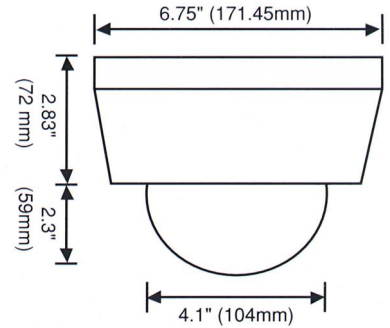

SPECIFICATIONS

WDD Series

WEATHERPROOF DOME CAMERAS

ELECTRICAL

Input Voltage AC-24 Volt and DC-12 Volt
Power Consumption 160mA or less
Video Connector BNC

VIDEO

Pixels High Resolution - 768(H) x 494(V)
Normal Resolution - 512(H) x 492(V)
S/N Ratio More than 46dB
Video Output 1.0Vp-p 75 ohm

PHYSICAL

Construction Steel base with steel camera mounting bracket - polycarbonate dome
Finish Dark Grey baked on enamel base
Beige baked on enamel trim ring
Cable Entry 3/4" NPT threaded opening on bottom (surface mount design)
Pan/Tilt Adjustment 120 Deg. Pan (when installed)
180 Deg. Tilt
Weight 1.60 lbs. - Flush mount
2.80 lbs. - Surface mount

ENVIRONMENT

Operating Temp. -4 Deg. F to 158 Deg. F
Rating NEMA 4 (when installed)

Note: Flush mount is to be installed into double gang box.

SURFACE MOUNT MODELS	IMAGE SENSOR	POWER REQ.	RESOLUTION	LUX	LENS
WDDS-1400S	1/3" B&W	AC-24 Volt	430 Lines (H)	0.03 LUX	VARIFOCAL –Manual Iris 3.5mm to 8.0mm
WDDS-1405S	1/3" B&W	AC-24 Volt	570 Lines (H)	0.03 LUX	VARIFOCAL –Manual Iris 3.5mm to 8.0mm
WDDS-2400S	1/3" Color	AC-24 Volt	420 Lines (H)	0.3 LUX	VARIFOCAL –Manual Iris 3.5mm to 8.0mm
WDDS-2405S	1/3" Color	AC-24 Volt	480 Lines (H)	0.3 LUX	VARIFOCAL –Manual Iris 3.5mm to 8.0mm
WDDS-1200S	1/3" B&W	DC-12 Volt	430 Lines (H)	0.03 LUX	FIXED 3.6mm Others Available
WDDS-2200S	1/3" Color	DC-12 Volt	420 Lines (H)	0.3 LUX	FIXED 3.6mm Others Available

FLUSH MOUNT MODELS	IMAGE SENSOR	POWER REQ.	RESOLUTION	LUX	LENS
WDDF-1400F	1/3" B&W	AC-24 Volt	430 Lines (H)	0.03 LUX	VARIFOCAL –Manual Iris 3.5mm to 8.0mm
WDDF-1405F	1/3" B&W	AC-24 Volt	570 Lines (H)	0.03 LUX	VARIFOCAL –Manual Iris 3.5mm to 8.0mm
WDDF-2400F	1/3" Color	AC-24 Volt	420 Lines (H)	0.3 LUX	VARIFOCAL –Manual Iris 3.5mm to 8.0mm
WDDF-2405F	1/3" Color	AC-24 Volt	480 Lines (H)	0.3 LUX	VARIFOCAL –Manual Iris 3.5mm to 8.0mm
WDDF-1200F	1/3" B&W	DC-12 Volt	430 Lines (H)	0.03 LUX	FIXED 3.6mm Others Available
WDDF-2200F	1/3" Color	DC-12 Volt	420 Lines (H)	0.3 LUX	FIXED 3.6mm Others Available

303 West Main Street • Freehold • NJ • 07728 • Tel. (888) 810-6060 • Fax. (732) 462-0511

www.acisecurity.com